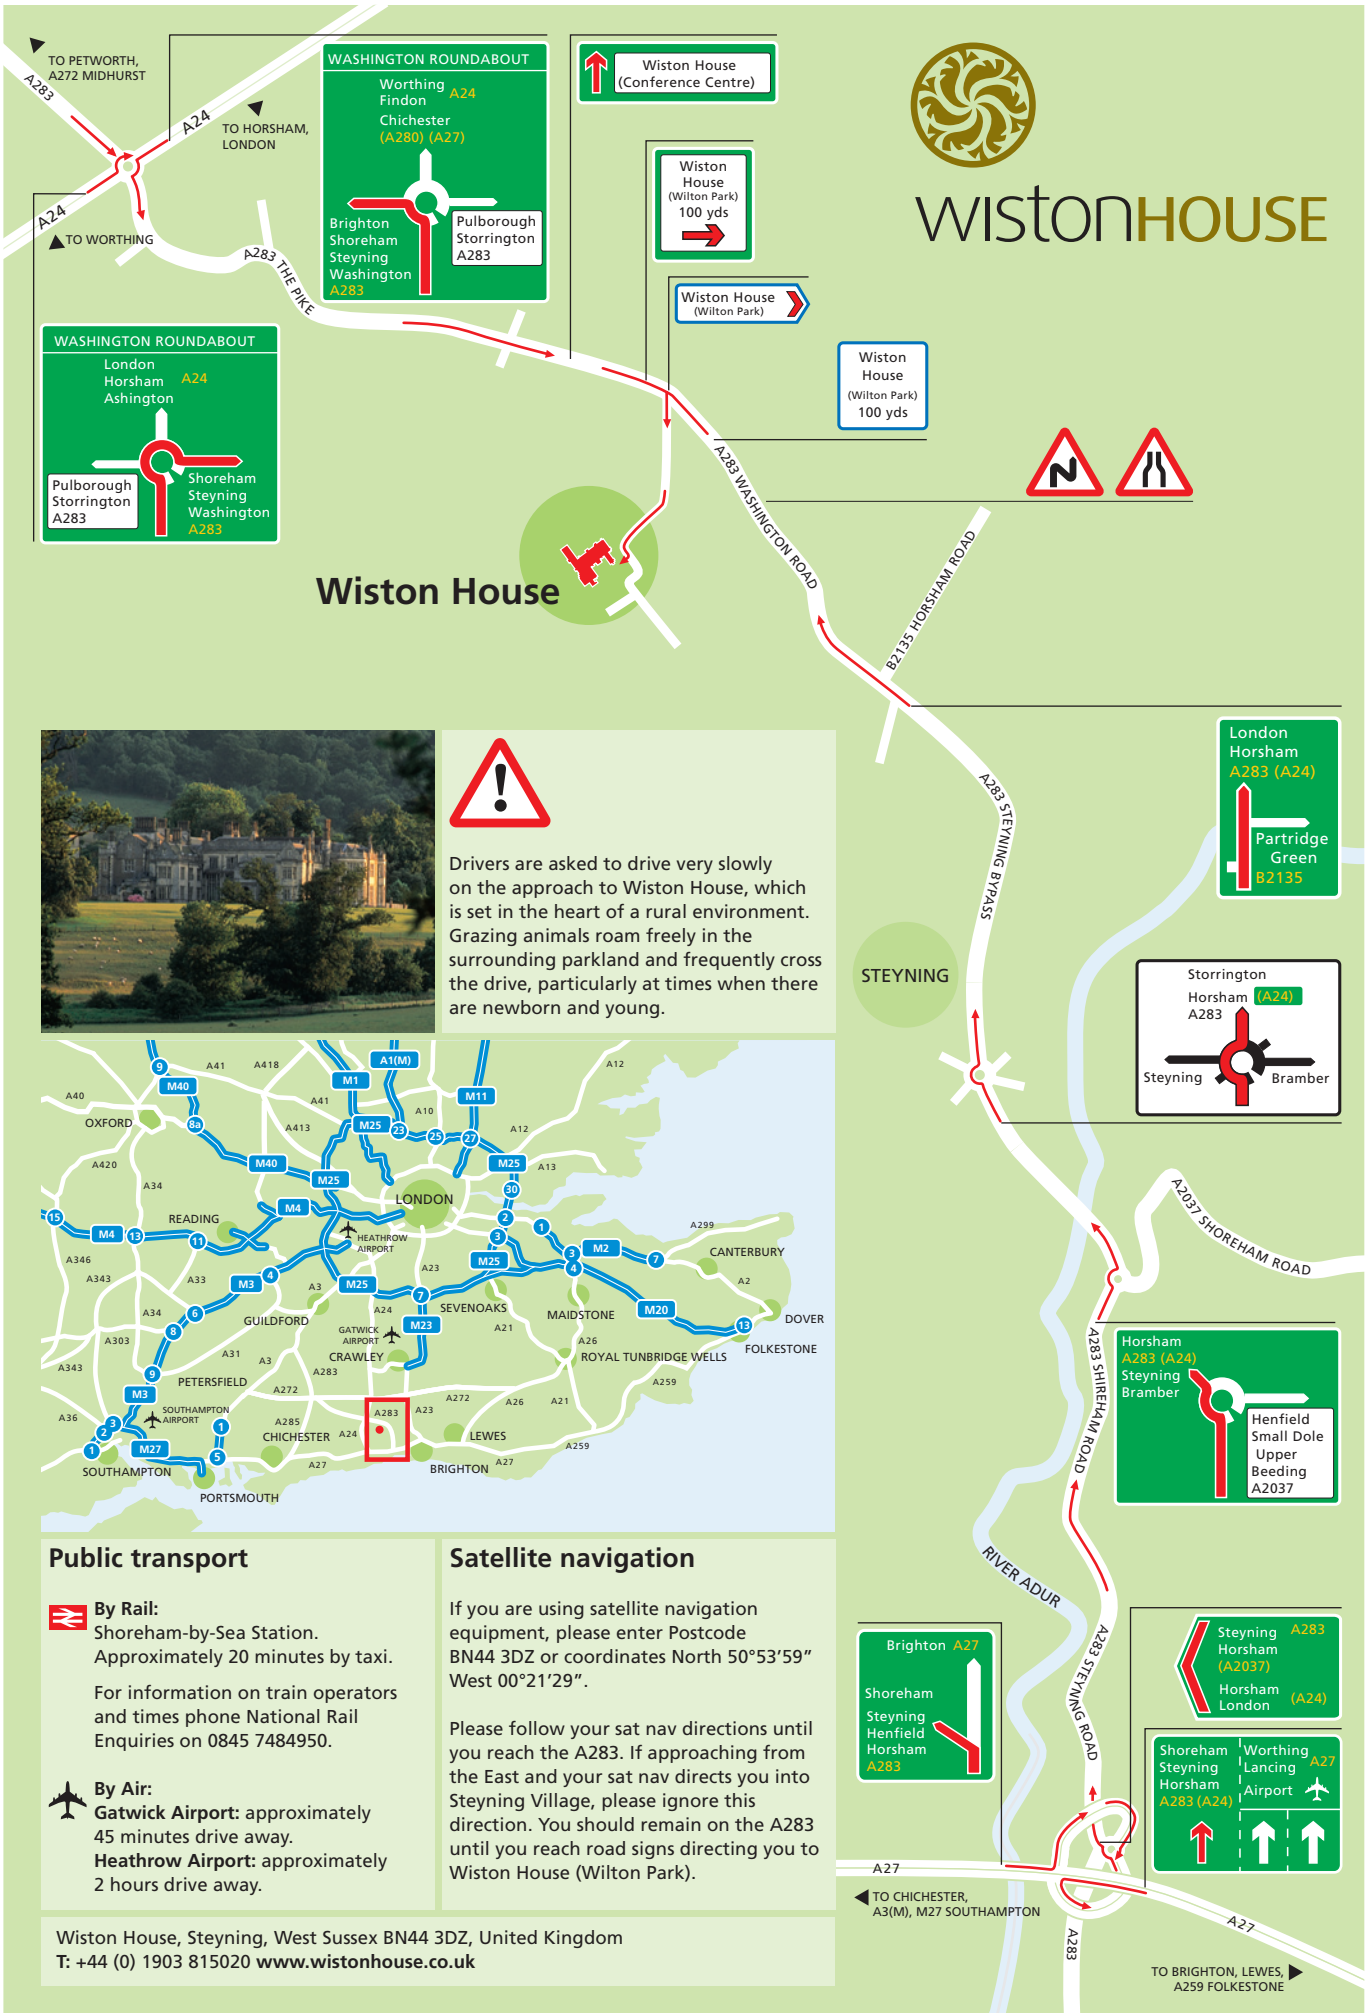

wistonHOUSE

Wiston House

Drivers are asked to drive very slowly on the approach to Wiston House, which is set in the heart of a rural environment. Grazing animals roam freely in the surrounding parkland and frequently cross the drive, particularly at times when there are newborn and young.

Public transport

By Rail:
Shoreham-by-Sea Station.
Approximately 20 minutes by taxi.
For information on train operators and times phone National Rail Enquiries on 0845 7484950.

By Air:
Gatwick Airport: approximately 45 minutes drive away.
Heathrow Airport: approximately 2 hours drive away.

Satellite navigation

If you are using satellite navigation equipment, please enter Postcode BN44 3DZ or coordinates North 50°53'59" West 00°21'29".

Please follow your sat nav directions until you reach the A283. If approaching from the East and your sat nav directs you into Steyning Village, please ignore this direction. You should remain on the A283 until you reach road signs directing you to Wiston House (Wilton Park).